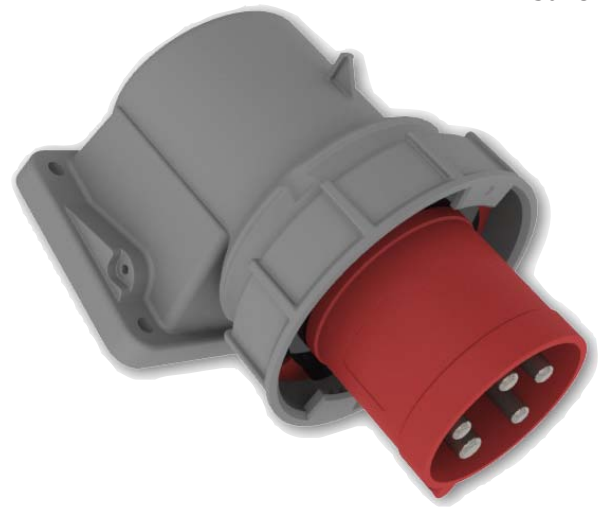

## POWER TWIST Flanged plug 63A compact

is available.

### Details:

- contact frame with screws
- housing material: PA6
- contacts: nickel-plated contacts, with pilot contact
- waterproof cover available as accessory
- rear cable entry
- compact housing dimensions
- with flange gasket
- IP66/67 watertight

Accessory water protection cap 63A:

- Material: Polypropylen

**Order no: ts7632g**

For more information please feel free to get in contact with the PCE sales team!

Best regards

Your PCE Team