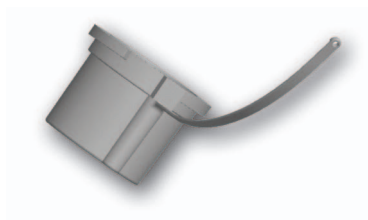

### Details:

- contact frame with screws
- housing material: PA6
- contacts: nickel-plated contacts, with pilot contact
- waterproof cover available as accessory
- rear cable entry
- compact housing dimensions
- with flange gasket
- IP66/67 watertight

Accessory water protection cap 63A:

- Material: Polypropylen

**Order no: ts7632g**

For more information please feel free to get in contact with the PCE sales team!

Best regards

Your PCE Team