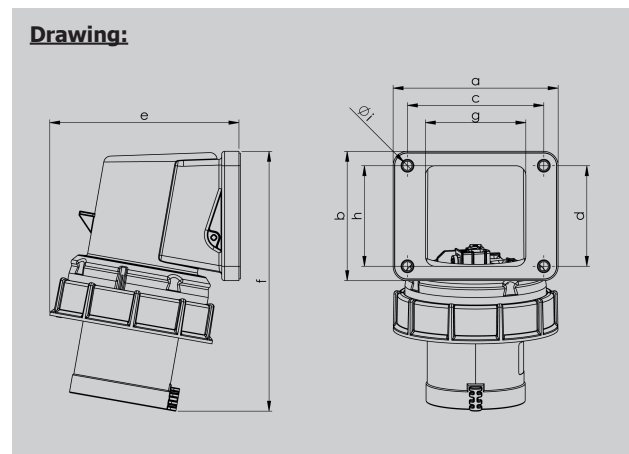

Drawing:

Order numbers see page 2!